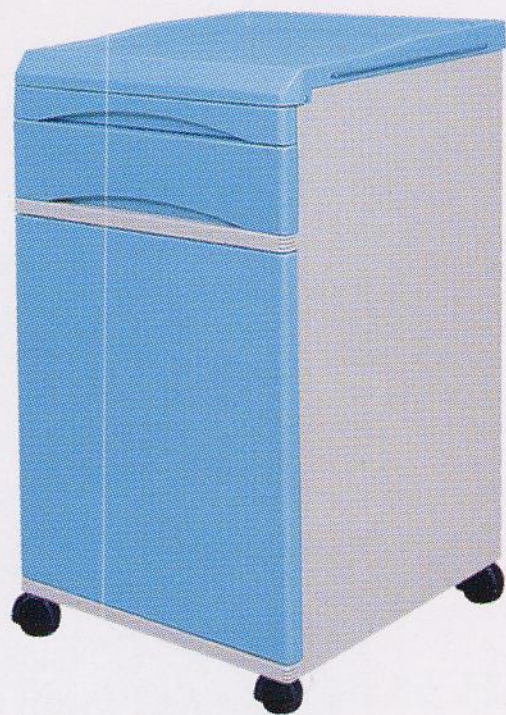

## ABS床头柜 (A型)

ABS Bedside cabinet(type A)

规格Size: 450X470X780mm

材质: ABS工程塑料

Material:ABS engineering plastics

A型

\*可根据客户要求定制不同颜色 (批量大)

Note: different color can be chosen according to the requirements of customers in case of order on large batches of products.