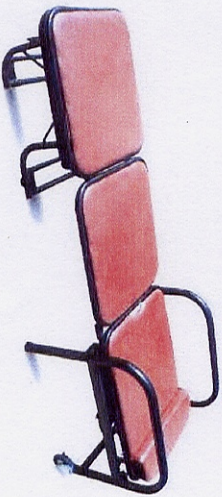

## GUEST ACCOMPANYING CHAIR

---

### THCHNICAL PARAMETER:

- \* Unfold size: 1920 × 650(mm)
- \* Dimension of the packing box(L × W × H): 940 × 150 × 220(mm)
- \* Net Weight: 15kg
- \* Gross Weight: 25kg