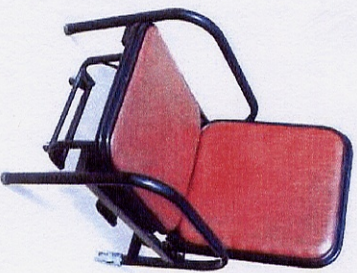

## GUEST ACCOMPANYING CHAIR

---

### THCHNICAL PARAMETER:

- \* Unfold size: 1920 × 650(mm)
- \* Dimension of the packing box(L × W × H): 940 × 150 × 220(mm)
- \* Net Weight: 15kg
- \* Gross Weight: 25kg