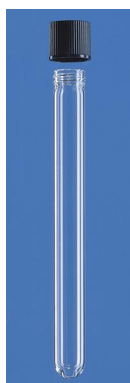

**Culture tubes**

rimless or with screw cap (GL thread)

**Culture tube, soda-lime glass, screw cap PP, 16 x 100 mm, wall thickness 1 mm, GL 18**

Packaging: 100 pieces

**Cat. No.: 113935**

.....  
Recommended sales price without VAT (PL 2010)  
per 100 on orders of 100.

**Product description**

Soda-lime glass. Screw cap, PP, with white elastomer seal. Autoclavable (121 °C).

**Specification**

Ø	mm	16
height	mm	100
wall thickness	mm	1
RCF max.		3000
thread		GL 18
description		with thread GL and screw cap

**Culture tubes**

rimless or with screw cap (GL thread)

**Culture tube, soda-lime glass, screw cap PP, 18 x 180 mm, wall thickness 1 mm, GL 18**

Packaging: 100 pieces

**Cat. No.: 113943**

.....  
Recommended sales price without VAT (PL 2010)  
per 100 on orders of 100.

**Product description**

Soda-lime glass. Screw cap, PP, with white elastomer seal. Autoclavable (121 °C).

**Specification**

Ø	mm	18
height	mm	180
wall thickness	mm	1
RCF max.		1100
thread		GL 18
description		with thread GL and screw cap