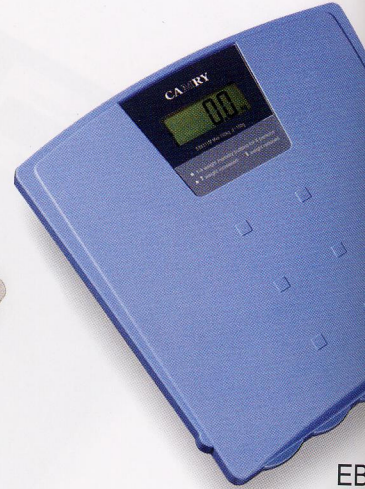

Electroson

A Sense of Nature,

EB6371B

EB

| MODEL | CAPACITY | GRADUATION |
|---------|----------|------------|
| EB6371B | 150kg | 100g |
| EB6371M | 330 lb | 0.2 lb |

Dimensions of the scale: 32.6 x 32 x 4.8cm
 Packing volume: 39 x 38 x 32cm 5PCS/CTN
 N.W.: 12kg G.W.: 15kg
 20 feet container can hold 2940 pcs

SPECIFICATION

- EB6371B: BOBY MASS INDEX
- EB6371M: MEMORY FUNCTION FOR 4
- * STRAIN GAUGE SENSOR
- * 1.0" (25mm) LCD DIGITS
- * AUTO ZERO - AUTO OFF
- * LOW BATTERY / OVER LOAD INDICATIO
- * POWER: 4 x AA 1.5V ALKALINE BATTER
- (NOT INCLUDED)

EB710-11

EB710-14

| MODEL | CAPACITY | GRADUATION |
|-------|----------|------------|
| EB710 | 136kg | 200g |

Dimensions of the scale: 29.6 x 29.3 x 5cm
 Packing volume: 33 x 32 x 29cm 5PCS/CTN
 N.W.: 9kg G.W.: 10.5kg
 20 feet container can hold 4760 pcs

SPECIFICATION

- * STRAIN GAUGE SENSOR
- * CAPACITY 136kg (300 lbs / 22 stones)
- * DIVISION 0.2kg (0.5 lb / 1 lb)
- * 1.0" (25mm) LED DIGITS
- * AUTO ZERO - AUTO OFF
- * LOW BATTERY / OVER LOAD INDICATION
- * POWER: 9-VOLTS ALKALINE BATTERY
- (NOT INCLUDED)