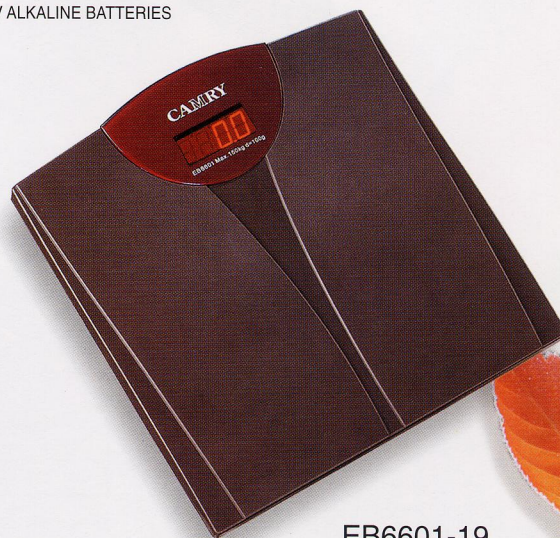

### Electronic Personal Scales

EB665P-11

EB665P-17

MODEL	CAPACITY	GRADUATION
EB665P	136kg	200g

Dimensions of the scale: 28.4 x 28.4 x 4.5cm  
 Packing volume: 43.5 x 35 x 29cm 5PCS/CTN  
 N.W.: 11.5kg G.W.: 15kg  
 20 feet container can hold 3360 pcs

#### SPECIFICATION

- \* STRAIN GAUGE SENSOR
- \* CAPACITY 136kg (300 lbs)
- \* DIVISION 0.2kg (0.5 lb)
- \* 0.7" (18mm) LCD DIGITS
- \* AUTO ZERO - AUTO OFF
- \* LOW BATTERY / OVER LOAD INDICATION
- \* POWER: 4 x AA 1.5V ALKALINE BATTERIES (NOT INCLUDED)

EB710-15

EB6601-18

EB6601-19

MODEL	CAPACITY	GRADUATION
EB6601	150kg	100g

Dimensions of the scale: 31 x 30 x 5.3cm  
 Packing volume: 35.5x 34 x 35cm 5PCS/CTN  
 N.W.: 11.8kg G.W.: 14.7kg  
 20 feet container can hold 3060 pcs