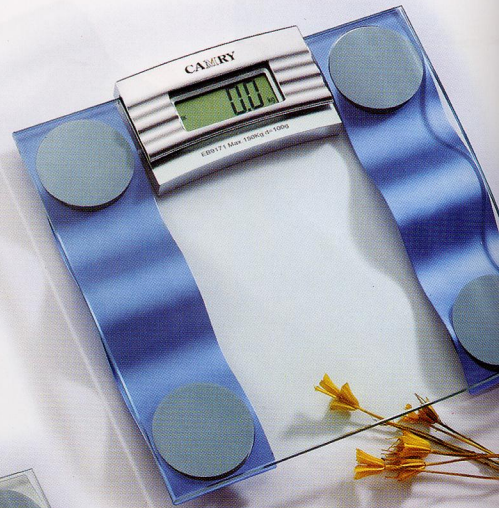

Glass Elect

A Sense of Nature, A

MODEL	CAPACITY	GRADUATION
EB9171	150kg	100g

Dimensions of the scale: 30 x 31.2 x 4cm
 Packing volume: 37.5 x 35.5 x 32.5cm 5PCS/CTN
 N.W.: 11.5kg G.W.: 14kg
 20 feet container can hold 3360 pcs

SPECIFICATION

- * EQUIPPED WITH 4 HIGH PRECISION STRAIN GAUGE SENSORS SYSTEM
- * 8mm TEMPERED SAFETY GLASS PLATFORM
- * CAPACITY 150kg (330 lbs / 24 stones)
- * DIVISION 0.1kg (0.2 lb)
- * 1.0" (25mm) LCD DIGITS
- * AUTO ZERO - AUTO OFF
- * LOW BATTERY / OVER LOAD INDICATION
- * POWER: 2 PCS LITHIUM CELLS (CR 2032)