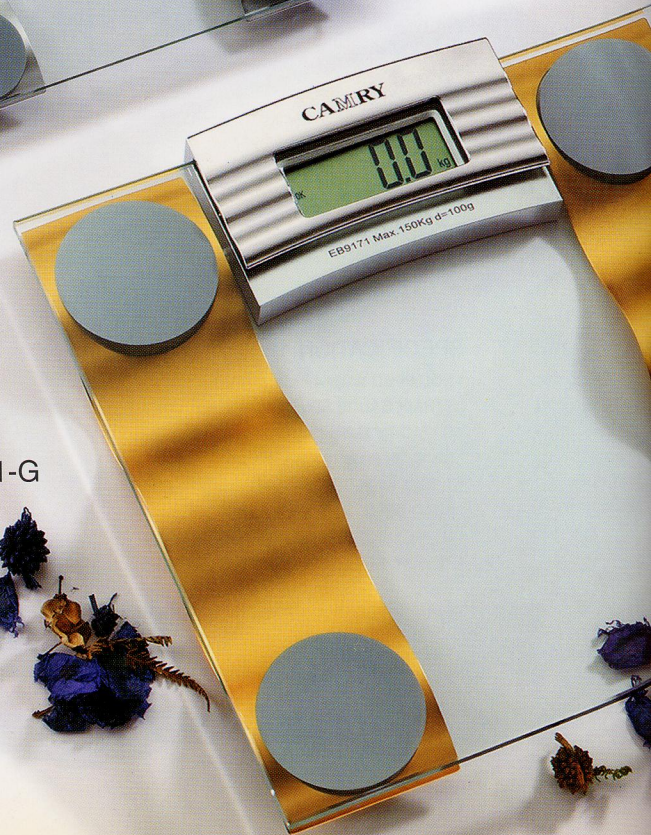

Glass Elect

A Sense of Nature, A

MODEL	CAPACITY	GRADUATION
EB9171	150kg	100g

Dimensions of the scale: 30 x 31.2 x 4cm
Packing volume: 37.5 x 35.5 x 32.5cm 5PCS/CTN
N.W.: 11.5kg G.W.: 14kg
20 feet container can hold 3360 pcs

SPECIFICATION

- EQUIPPED WITH 4 HIGH PRECISION STRAIN GAUGE SENSORS SYSTEM
- 8mm TEMPERED SAFETY GLASS PLATFORM
- CAPACITY 150kg (330 lbs / 24 stones)
- DIVISION 0.1kg (0.2 lb)
- 1.0" (25mm) LCD DIGITS
- AUTO ZERO - AUTO OFF
- LOW BATTERY / OVER LOAD INDICATION
- POWER: 2 PCS LITHIUM CELLS (CR 2032)

EB9171-S

EB9171-G