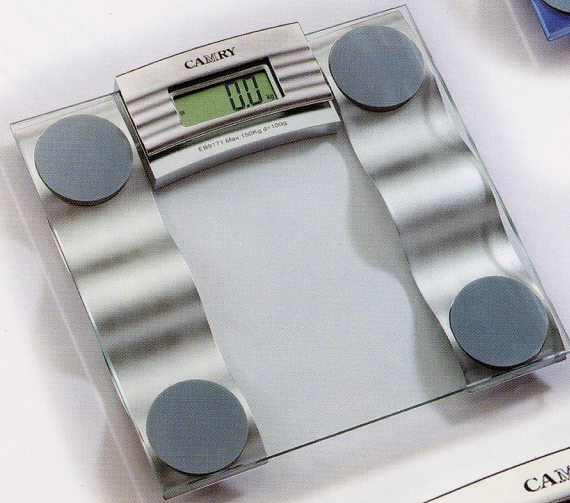

Glass Elect

A Sense of Nature, A

MODEL	CAPACITY	GRADUATION
EB9171	150kg	100g

Dimensions of the scale: 30 x 31.2 x 4cm
Packing volume: 37.5 x 35.5 x 32.5cm 5PCS/CTN
N.W.: 11.5kg G.W.: 14kg
20 feet container can hold 3360 pcs

SPECIFICATION

- EQUIPPED WITH 4 HIGH PRECISION STRAIN GAUGE SENSORS SYSTEM
- 8mm TEMPERED SAFETY GLASS PLATFORM
- CAPACITY 150kg (330 lbs / 24 stones)
- DIVISION 0.1kg (0.2 lb)
- 1.0" (25mm) LCD DIGITS
- AUTO ZERO - AUTO OFF
- LOW BATTERY / OVER LOAD INDICATION
- POWER: 2 PCS LITHIUM CELLS (CR 2032)

EB9171-S