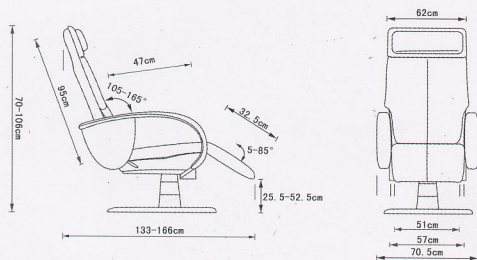

Brings Mental & Physical Relaxation

DELUXE MASSAGE CHAIR

Ec-590

Features

- Kneading massage technology-simulates that of "fingers and fist" to provide deep penetrating massage.
- Ergonomically designed S-shape backrest.
- 8 kneading massage heads located in back and lumbar area.
- Ergonomically designed headrest with 2 long kneading heads.
- 4 kneading massage heads for calves.
- 2 vibration motors for thighs.
- Hand-operating recline allows you to adjust the backrest and footrest of the chair.
- Premium grade PVC on the seat and back of cushion.
- Comfortable wood armrests.
- Deluxe LCD hand controller.

Adjustable backrest can be reclined at about 105° through 165° degrees.

Vibration motor Kneading head

Kneading head

Specifications

Product name		Relaxation chair	
Model number		EC-590	
Ratings	Power source	AC120V 60Hz	AC230V 50Hz
	Power consumption	Approx. 96W	Approx. 120W
	Specifications rating	30 minutes	
	Timer	Approx. 15 minutes	
Dimensions	Main unit	W620 × D1330 × H1060 (mm)	
	In reclined form	W620 × D1660 × H700 (mm)	
	Reclining angle	At 105 × 165 degrees	
	Power cord	Approx. 2.2m	
	Remote controller cable	Approx. 1.8m	
	Gross dimensions	W705 × D1480 × H700(mm)	
Weight(kg)	Net weight	Approx.50.0kg	
	Gross weight	Approx 60.0kg	