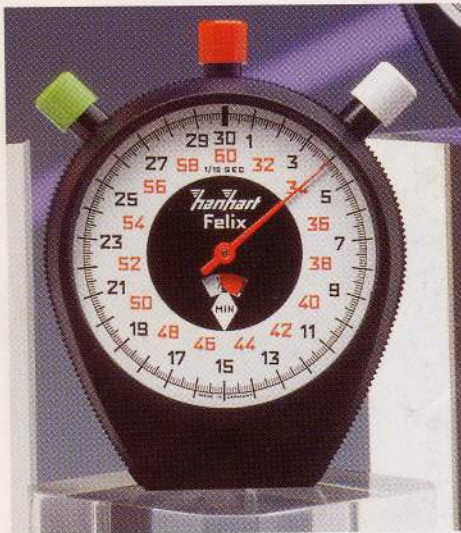

TRISTOP/3-scale-stopwatch

The TRISTOP is designed as 3-scale-stopwatch. The 1/10 sec. display is enlarged 10 times for better visibility. Wind-up key at the back. Supplied with lanyard.

Case dia 55 mm
Weight 80 g

152.8335-00 back case chromium plated

pinlever 1/10 sec.
7 jewels 30 min.

FELIX

Model FELIX is a technically simple stopwatch. Wind-up key at the back. Supplied with lanyard.

Case dia 55 mm
Weight 75 g

164.3119-00 black
164.3120-00 red

1/5 sec. 10 min. register

164.3419-00 black
164.3420-00 red

1/10 sec. 5 min. register

174.3219-00 black
174.3220-00 red

1/5 sec. 30 min. register

174.3619-00 black
174.3620-00 red

1/10 sec. 15 min. register