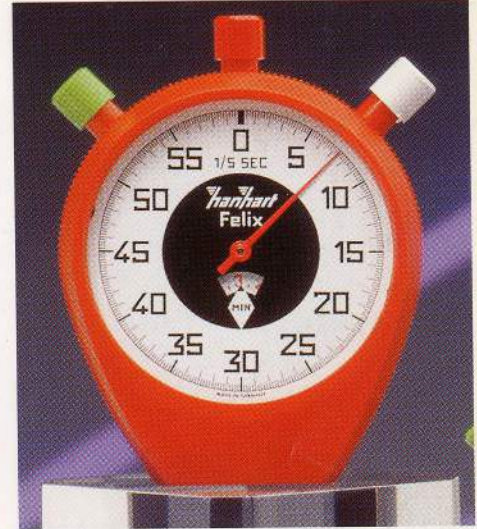

TRISTOP/3-scale-stopwatch

The TRISTOP is designed as 3-scale-stopwatch. The 1/10 sec. display is enlarged 10 times for better visibility. Wind-up key at the back. Supplied with lanyard.

Case dia 55 mm
Weight 80 g

152.8335-00 back case chromium plated

pinlever 1/10 sec.
7 jewels 30 min.

FELIX

Model FELIX is a technically simple stopwatch. Wind-up key at the back. Supplied with lanyard.

Case dia 55 mm
Weight 75 g

164.3119-00 black
164.3120-00 red

1/5 sec. 10 min. register

164.3419-00 black
164.3420-00 red

1/10 sec. 5 min. register

174.3219-00 black
174.3220-00 red

1/5 sec. 30 min. register

174.3619-00 black
174.3620-00 red

1/10 sec. 15 min. register