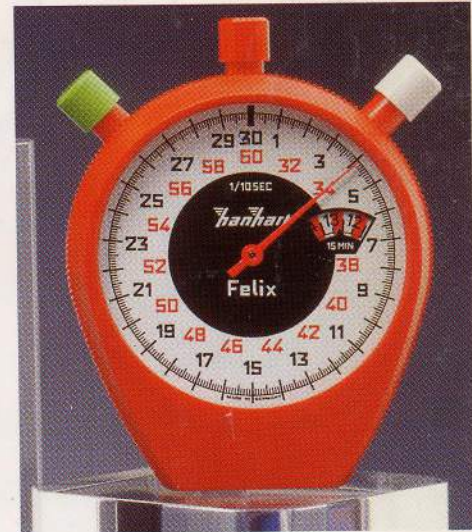

TRISTOP/3-scale-stopwatch

The TRISTOP is designed as 3-scale-stopwatch. The 1/10 sec. display is enlarged 10 times for better visibility. Wind-up key at the back. Supplied with lanyard.

Case dia 55 mm
Weight 80 g

152.8335-00 back case chromium plated

pinlever 1/10 sec.
7 jewels 30 min.

FELIX

Model FELIX is a technically simple stopwatch. Wind-up key at the back. Supplied with lanyard.

Case dia 55 mm
Weight 75 g

164.3119-00 black
164.3120-00 red

1/5 sec. 10 min. register

164.3419-00 black
164.3420-00 red

1/10 sec. 5 min. register

174.3219-00 black
174.3220-00 red

1/5 sec. 30 min. register

174.3619-00 black
174.3620-00 red

1/10 sec. 15 min. register