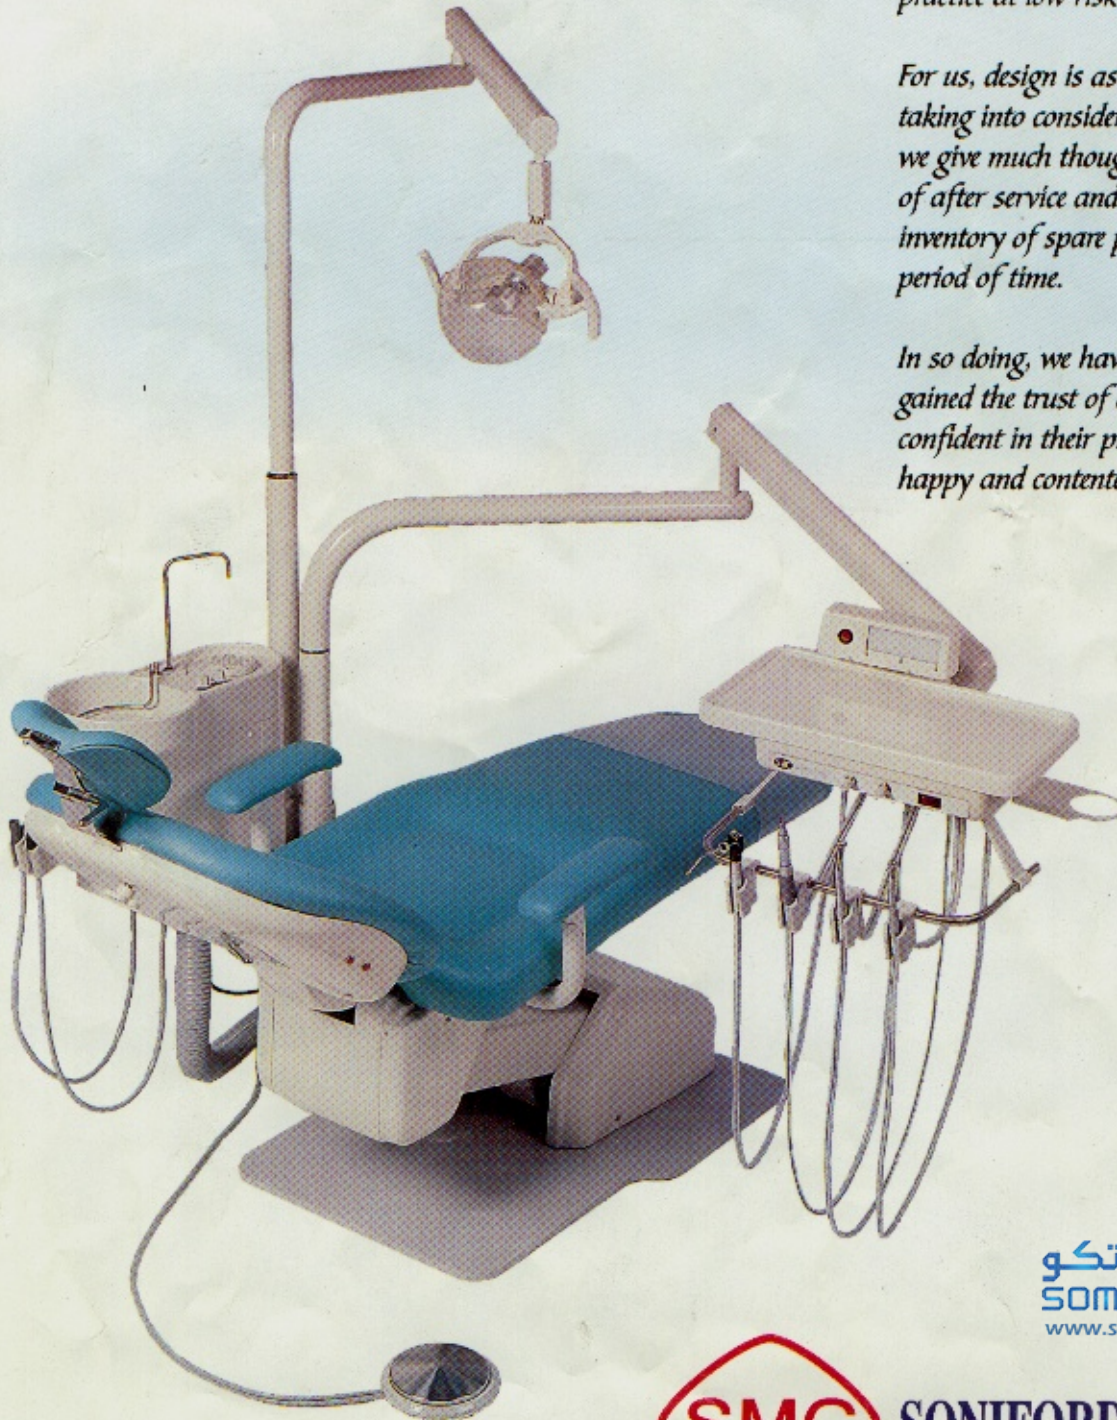

ACROSS

A PRACTICAL SUCCESS

Over the years, we have been manufacturing varied models of dental chairs in devoted service to our valued customers. Our goal is to come up with quality equipment at affordable price, enabling dentists to practice at low risk with easy return on investment.

For us, design is as important as quality. While taking into consideration the elegance factor in design, we give much thought about the simplicity and ease of after service and maintenance. We keep enough inventory of spare parts in a considerable period of time.

In so doing, we have established good relation and gained the trust of our clients who have become confident in their practice, bringing about happy and contented patients.

سوماتكو
SOMATCO
www.somatco.com

SONIFORD MAELLER CORP.