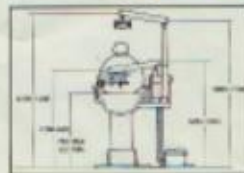

ACROSS

- BRAND NEW
- ERGONOMIC DESIGN
- TOTAL HYGIENE

* Headrest articulates in multi-angle positions. And even ideal for children patients

* Seamless upholstery
* Water repellent
* Stain proof

* Intra-oral film viewer
* 10" x 18" working top
* Two standard connectors with automatic function (with third optional)
* Air pressure adjustment
* Water pressure adjustment
* One triple spring

27000
Linn

Connect With Us