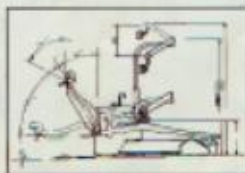

ACROSS

- BRAND NEW
- ERGONOMIC DESIGN
- TOTAL HYGIENE

* Headrest articulates in multi-angle positions. And even ideal for children patients

* Seamless upholstery
* Water repellent
* Stain proof

* Intra-oral film viewer
* 10" x 18" working top
* Two standard connectors with automatic function (with third optional)
* Air pressure adjustment
* Water pressure adjustment
* One triple spring

27000
Linn

Connect With Us