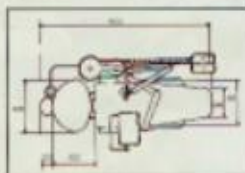

ACROSS

- BRAND NEW
- ERGONOMIC DESIGN
- TOTAL HYGIENE

* Headrest articulates in multi-angle positions. And even ideal for children patients

* Seamless upholstery
* Water repellent
* Stain proof

* Intra-oral film viewer
* 10" x 18" working top
* Two standard connectors with automatic function (with third optional)
* Air pressure adjustment
* Water pressure adjustment
* One triple spring

27000
Linn

Connect With Us