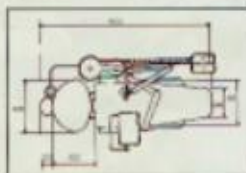

* Intra-oral film viewer
* 10" x 18" working top
* Two standard connectors with automatic function (with third optional)
* Air pressure adjustment
* Water pressure adjustment
* One triple spring