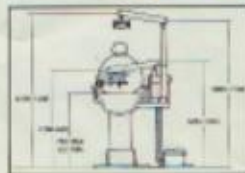

* Intra-oral film viewer
* 10" x 18" working top
* Two standard connectors with automatic function (with third optional)
* Air pressure adjustment
* Water pressure adjustment
* One triple spring