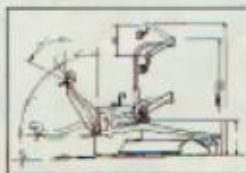

* Intra-oral film viewer
* 10" x 18" working top
* Two standard connectors with automatic function (with third optional)
* Air pressure adjustment
* Water pressure adjustment
* One triple spring