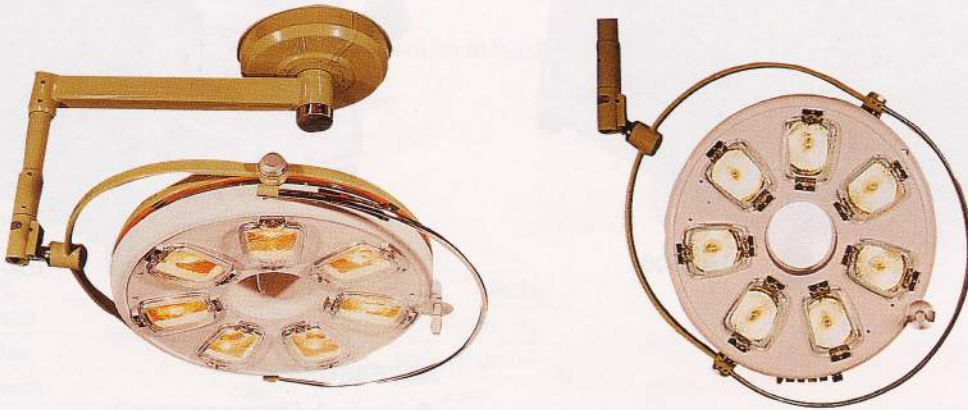

OPERATION LIGHT

OLH-0704

Combination Operating Lamps

OLH-07

Operating Lamps

OLH-04

Operating Lamps

THE LAMP HEAD WITH A HOLLOW TO PROMOTE AIR CIRCULATION IN OPERATING THEATRE ALSO REDUCING TEMPERATURE OF LAMP HEAD.

Halogen Bulb & Reflector

TECHNICAL DATA

Model No.	OLH-07	OLH-0704	OLH-04
Number of Bulb	7 Bulbs	7 + 4 Bulbs	4 Bulbs
Halogen	24V, 50W	24V, 50W	24V, 50W
	110,000 Lux	110,000 Lux + 70,000 Lux	110,000 Lux
Color Temp.	4,200 ± 200° K	4,200 ± 200° K	4,200 ± 200° K
Power Consumption	350W	550W	200W
Electrical Connection in Put	110V, 4A or 220V, 3A	110V, 3A or 220V, 4A	110V, 6A or 220V, 2A
Lamp Head Diameter	75cm	75cm + 63cm	63cm
Reflector Diameter	14cm	14cm	14cm
Minimum Ceiling Height	275cm	285cm	275cm