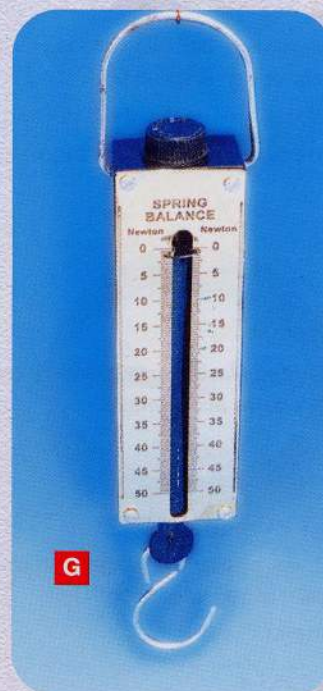

Spring Balances

F SPRING BALANCE, GRAM SCALE

Rectangular plastic body, metal scale, with zero adjuster, suspension ring and load hook.

P10105/1	0 to 100 g x 1 g
P10105/2	0 to 200 g x 2 g
P10105/5	0 to 500 g x 5 g
P10105/6	0 to 1000 g x 10 g
P10105/7	0 to 2000 g x 20 g

SPRING BALANCE, NEWTON SCALE

As above, but with Newton scale.

P10110/1	0 to 1 N x 0.01 N
P10110/2	0 to 2 N x 0.02 N
P10110/5	0 to 5 N x 0.05 N
P10110/6	0 to 10 N x 0.1 N
P10110/7	0 to 20 N x 0.2 N

SPRING BALANCE

As above, but with scales in both gms & newtons.

P10115/1	0 to 100 g/1 N
P10115/2	0 to 200 g/2 N
P10115/3	0 to 500 g/5 N
P10115/4	0 to 1000 g/10 N

G SPRING BALANCE

All metal, with thumb operated knurled zero adjuster, suspension ring & load hook.

A SPRING BALANCE, HANDY

Brass scale, with zero adjuster, suspension ring and hook.

P10126/1	10 Kg
P10126/3	25 Kg
P10126/5	50 Kg
P10126/7	100 Kg

B SPRING BALANCE, TUBULAR

Brass barrel, with adjustable zero, suspension ring and hook.