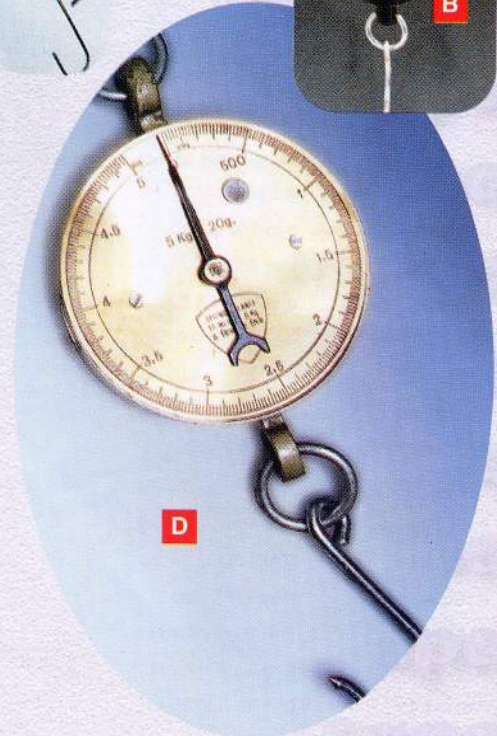

A SPRING BALANCE, HANDY

Brass scale, with zero adjuster, suspension ring and hook.

P10126/1	10 Kg
P10126/3	25 Kg
P10126/5	50 Kg
P10126/7	100 Kg

B SPRING BALANCE, TUBULAR

Brass barrel, with adjustable zero, suspension ring and hook.

P10127/1	100 g x 1 g
P10127/2	200 g x 2 g
P10127/3	500 g x 5 g
P10127/4	1000 g x 10 g
P10127/5	2000 g x 20 g

C SPRING BALANCE, TRANSPARENT

In robust plastic transparent body, overall length 285 mm approx. with upper & lower suspension hooks.

P10130/1	1 N x 0.05 N
P10130/2	2 N x 0.5 N
P10130/3	5 N x 0.5 N
P10130/4	10 N x 0.5 N
P10130/5	50 N x 1 N

D SPRING BALANCE, CIRCULAR DIAL

Metal body, dial diam. 150 mm, with zero adjuster, suspension ring and hook.

P10135/1	0 to 5 kg x 20 g
P10135/3	0 to 25 kg x 100 g

Masses

Slotted Masses can be easily removed but will not fall down accidentally.

SET OF MASSES, SLOTTED

Brass, plated, 10g hanger with nine slotted masses, each of 10g, total 100g.

P10161

A

C

B

D

Connect With Us