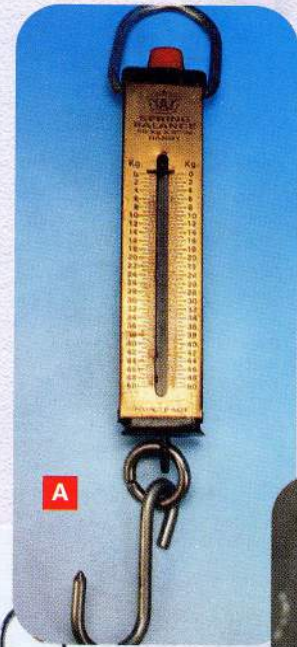

A SPRING BALANCE, HANDY

Brass scale, with zero adjuster, suspension ring and hook.

P10126/1	10 Kg
P10126/3	25 Kg
P10126/5	50 Kg
P10126/7	100 Kg

B SPRING BALANCE, TUBULAR

Brass barrel, with adjustable zero, suspension ring and hook.

P10127/1	100 g x 1 g
P10127/2	200 g x 2 g
P10127/3	500 g x 5 g
P10127/4	1000 g x 10 g
P10127/5	2000 g x 20 g

C SPRING BALANCE, TRANSPARENT

In robust plastic transparent body, overall length 285 mm approx. with upper & lower suspension hooks.

P10130/1	1 N x 0.05 N
P10130/2	2 N x 0.5 N
P10130/3	5 N x 0.5 N
P10130/4	10 N x 0.5 N
P10130/5	50 N x 1 N

D SPRING BALANCE, CIRCULAR DIAL

Metal body, dial diam. 150 mm, with zero adjuster, suspension ring and hook.

P10135/1	0 to 5 kg x 20 g
P10135/3	0 to 25 kg x 100 g

Masses

Slotted Masses can be easily removed but will not fall down accidentally.

SET OF MASSES, SLOTTED

Brass, plated, 10g hanger with nine slotted masses, each of 10g, total 100g.

P10161

A