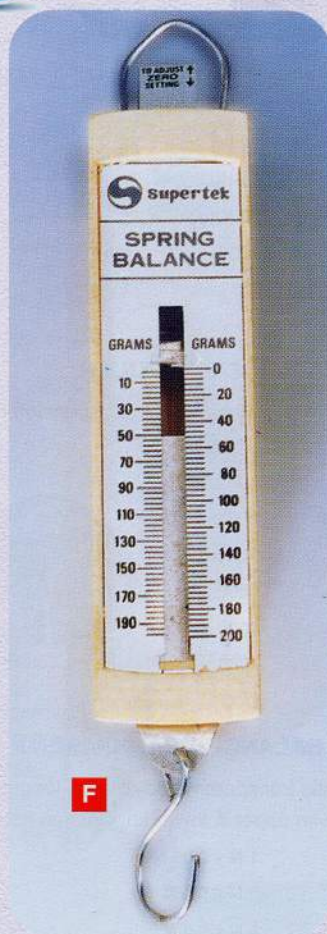

Spring Balances

F SPRING BALANCE, GRAM SCALE

Rectangular plastic body, metal scale, with zero adjuster, suspension ring and load hook.

P10105/1	0 to 100 g x 1 g
P10105/2	0 to 200 g x 2 g
P10105/5	0 to 500 g x 5 g
P10105/6	0 to 1000 g x 10 g
P10105/7	0 to 2000 g x 20 g

SPRING BALANCE, NEWTON SCALE

As above, but with Newton scale.

P10110/1	0 to 1 N x 0.01 N
P10110/2	0 to 2 N x 0.02 N
P10110/5	0 to 5 N x 0.05 N
P10110/6	0 to 10 N x 0.1 N
P10110/7	0 to 20 N x 0.2 N

SPRING BALANCE

As above, but with scales in both gms & newtons.

P10115/1	0 to 100 g/1 N
P10115/2	0 to 200 g/2 N
P10115/3	0 to 500 g/5 N
P10115/4	0 to 1000 g/10 N

G SPRING BALANCE

All metal, with thumb operated knurled zero adjuster, suspension ring & load hook.

A SPRING BALANCE, HANDY

Brass scale, with zero adjuster, suspension ring and hook.

P10126/1	10 Kg
P10126/3	25 Kg
P10126/5	50 Kg
P10126/7	100 Kg

B SPRING BALANCE, TUBULAR

Brass barrel, with adjustable zero, suspension ring and hook.