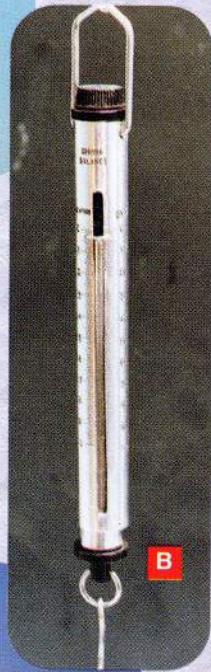

A SPRING BALANCE, HANDY

Brass scale, with zero adjuster, suspension ring and hook.

P10126/1	10 Kg
P10126/3	25 Kg
P10126/5	50 Kg
P10126/7	100 Kg

B SPRING BALANCE, TUBULAR

Brass barrel, with adjustable zero, suspension ring and hook.

P10127/1	100 g x 1 g
P10127/2	200 g x 2 g
P10127/3	500 g x 5 g
P10127/4	1000 g x 10 g
P10127/5	2000 g x 20 g

C SPRING BALANCE, TRANSPARENT

In robust plastic transparent body, overall length 285 mm approx. with upper & lower suspension hooks.

P10130/1	1 N x 0.05 N
P10130/2	2 N x 0.5 N
P10130/3	5 N x 0.5 N
P10130/4	10 N x 0.5 N
P10130/5	50 N x 1 N

D SPRING BALANCE, CIRCULAR DIAL

Metal body, dial diam. 150 mm, with zero adjuster, suspension ring and hook.

P10135/1	0 to 5 kg x 20 g
P10135/3	0 to 25 kg x 100 g

Masses

Slotted Masses can be easily removed but will not fall down accidentally.

SET OF MASSES, SLOTTED

Brass, plated, 10g hanger with nine slotted masses, each of 10g, total 100g.

P10161

A

C

B

D

Connect With Us